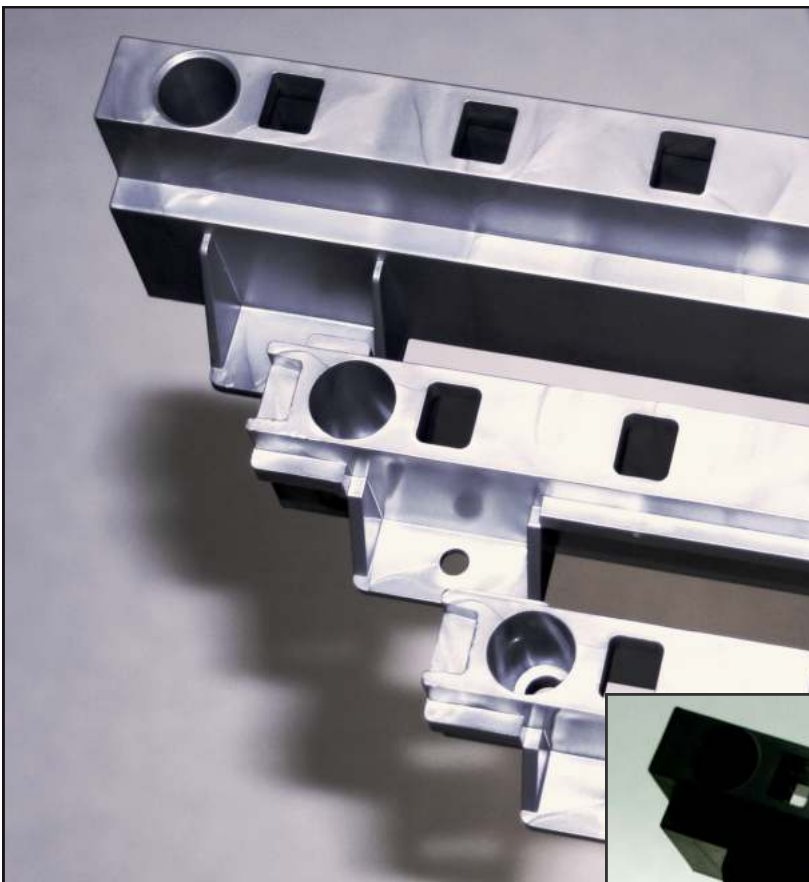

NEW PRODUCT !

QuikTRAY[™] ROLLOUT SYSTEM

NOW also in GRAY METALLIC and BLACK!

Long awaited, it is finally here!

Available in 1", 1 1/4" and 2" thicknesses in the standard 20" length, it provides new design options to your customers. And best of all, there is no up-charge from the standard colors of White, Beige and Cream. Made from strong ABS polymer, QuikTRAY offers a fast, convenient and easy way to install adjustable roll-out shelves.

Polybags:

1" gray metallic	B-520-04
1" black	B-520-03
1 1/4" gray metallic	B-522-04
1 1/4" black	B-522-03
2" gray metallic	B-525-04
2" black	B-525-03

Bulk:

1" gray metallic	T-500-04
1" black	T-500-03
1 1/4" gray metallic	T-502-04
1 1/4" black	T-502-03
2" gray metallic	T-503-04
2" black	T-503-03