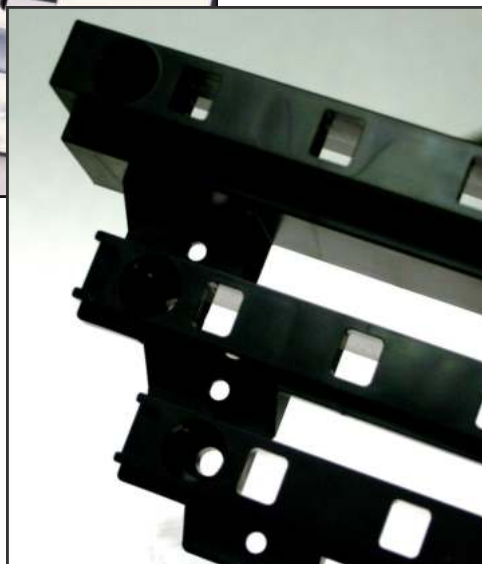

NEW PRODUCT !

QuikTRAY[™] ROLLOUT SYSTEM

NOW also in GRAY METALLIC and BLACK!

Long awaited, it is finally here!

Available in 1", 1 1/4" and 2" thicknesses in the standard 20" length, it provides new design options to your customers. And best of all, there is no up-charge from the standard colors of White, Beige and Cream. Made from strong ABS polymer, QuikTRAY offers a fast, convenient and easy way to install adjustable roll-out shelves.

Polybags:

1" gray metallic	B-520-04
1" black	B-520-03
1 1/4" gray metallic	B-522-04
1 1/4" black	B-522-03
2" gray metallic	B-525-04
2" black	B-525-03

Bulk:

1" gray metallic	T-500-04
1" black	T-500-03
1 1/4" gray metallic	T-502-04
1 1/4" black	T-502-03
2" gray metallic	T-503-04
2" black	T-503-03