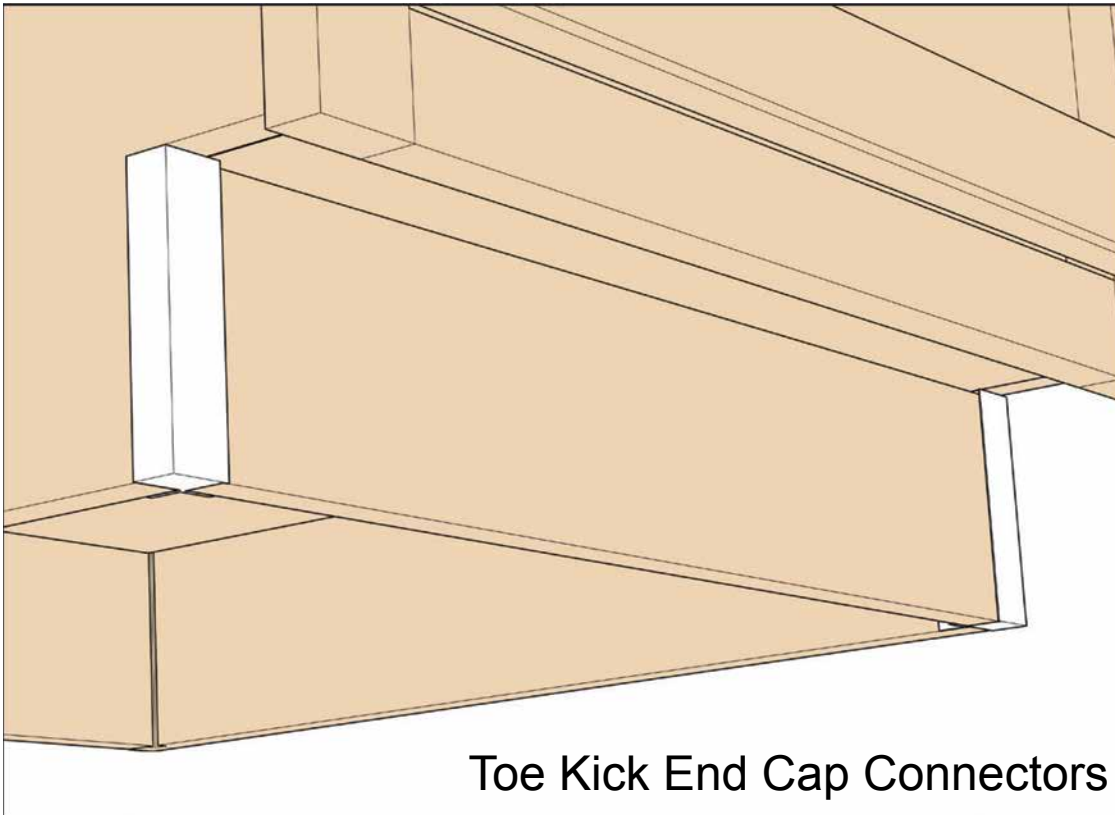

Black

T-424-01

White

T-424-02

Natural

Packaging:

18 lbs 600 19,200

Toe Kick End Cap Connectors