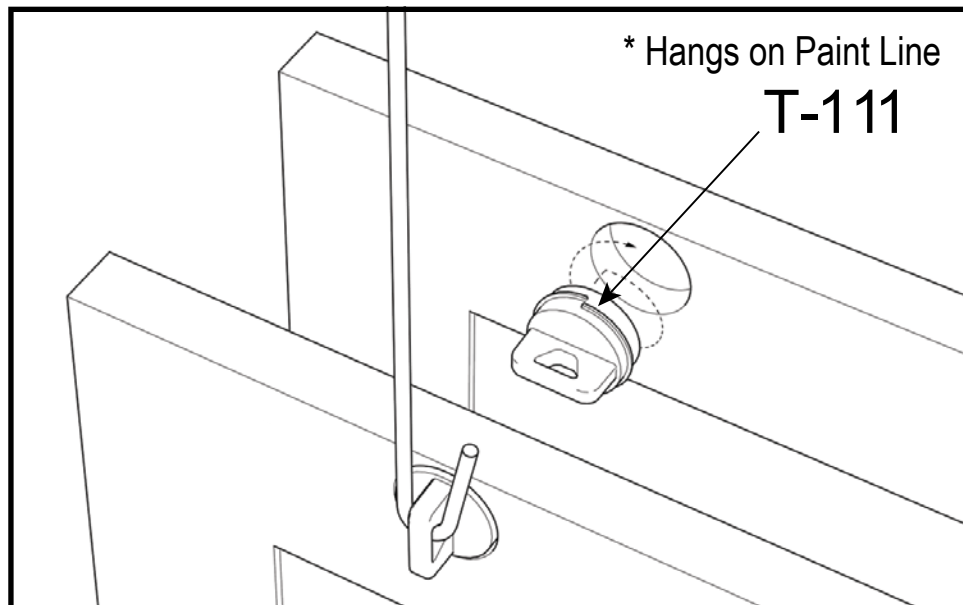

Cover Caps

T-780

Hole Plug
8 MM

T-780

White

T-780-01

Beige

Also Available

B-389 T-780 (30 per bag)

B-389-01 T-780 (30 per bag)

Packaging:

23 lbs 8,000 256,000

T-781

Hole Plug
10 MM

T-781

White

T-781-01

Beige

T-781-02

Almond

T-781-03

Cream

T-781-04

Vanilla

Also Available

B-206 T-781 (100 per bag)

B-207 T-781-03 (100 per bag)

Packaging:

18 lbs 6,000 192,000

T-782

Cover Cap
35 MM

T-782

White

T-782-01

Brown

T-782-02

Beige

T-782-03

Caramel

T-782-04

Black

T-782-06

Gray Silver

Packaging:

24 lbs 3,000 54,000

Miscellaneous

T-111

Paint Line Plug
35 MM

T-111

Natural

Also Available

B-240

T-111 (100 per bag)

Packaging:

19 lbs 1,000 32,000

T-115

Flat Line Paint Line Plug
35 MM

T-115

Natural

Packaging:

8.4 lbs 1,000 NA

T-112

Foam Sheet Clip
3/4" Material

T-112

Natural

Also Available

B-240

T-111 (100 per bag)

Packaging:

25 lbs 5,000 90,000