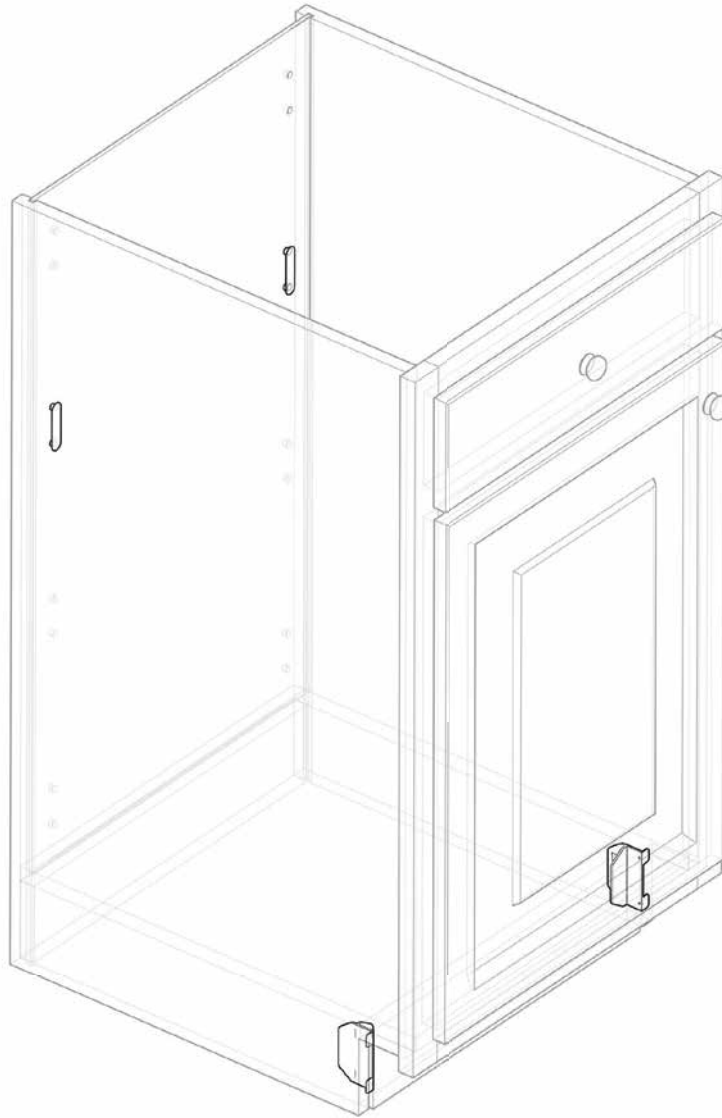

The TENN-TEX Plastics Advantage

Cover Caps, Spacers & Toe Kicks simple solutions

TENN-TEX
PLASTICS INC.

1.800.TENN.TEX • 8011 National Service Road
Colfax, NC 27235 • WWW.TENNTEX.COM

Made in the USA

July
2023

A Marmon Group/Berkshire Hathaway Company

The parts contained in this brochure may be covered under patents held by Tenn-Tex Plastics, Inc.