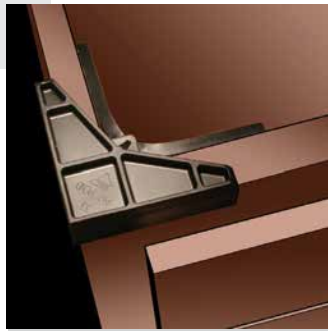

T-174

T-430-02

TEXTILE

Shipping Clips
Corner Protectors
simple solutions

Shipping Clips

Prevents Door & Drawer Fronts From Opening During Shipping

DOOR & DRAWER SHIPPING CLIP				A	B	C	D	
PART #	DESCRIPTION	BOX QTY	BOX WEIGHT	FACE FRAME WIDTH	OVERLAP	OVERLAY	DOOR/DRAWER	
T-170	Door & Drawer Shipping Clip	2500	18	decimal	0.750	0.400	1.360	0.750
				fraction	3/4"	13/32"	1 23/64"	3/4"
T-171	Door & Drawer Shipping Clip, Vanilla	2500	18	decimal	0.750	0.265	1.360	0.750
				fraction	3/4"	17/64"	1 23/64"	3/4"
T-172	Door & Drawer Shipping Clip	2500	18	decimal	0.750	0.265	1.360	0.660
				fraction	3/4"	17/64"	1 23/64"	21/32"
T-173	Door & Drawer Shipping Clip, Brown	3500	16	decimal	0.750	0.218	0.328	0.656
				fraction	3/4"	7/32"	21/64"	21/32"
T-174	Door & Drawer Shipping Clip, Natural Oak	3000	12	decimal	0.750	0.265	0.656	0.656
				fraction	3/4"	17/64"	21/32"	21/32"
T-175	Door & Drawer Shipping Clip	3000	16	decimal	0.750	0.281	0.500	0.656
				fraction	3/4"	9/32"	1/2"	21/32"
T-177	Door & Drawer Shipping Clip	2500	17	decimal	0.750	0.281	1.250	
				fraction	3/4"	9/32"	1 1/4"	3/4"
T-178	Door & Drawer Shipping Clip	2500	18	decimal	0.750	0.265	1.540	0.656
				fraction	3/4"	17/64"	1 35/64"	21/32"
T-179	Door & Drawer Shipping Clip	2500	16	decimal	0.750	0.265	0.906	0.656
				fraction	3/4"	17/64"	29/32"	21/32"
T-180	Wrap Around Shipping Clip	2000	27	decimal	0.750	0.265	0.218	VARIABLE
				fraction	3/4"	17/64"	1/32"	VARIABLE
T-181	Door & Drawer Shipping Clip, Greeb	3500	22	decimal	0.750	0.250	0.328	0.750
				fraction	3/4"	1/4"	21/64"	3/4"