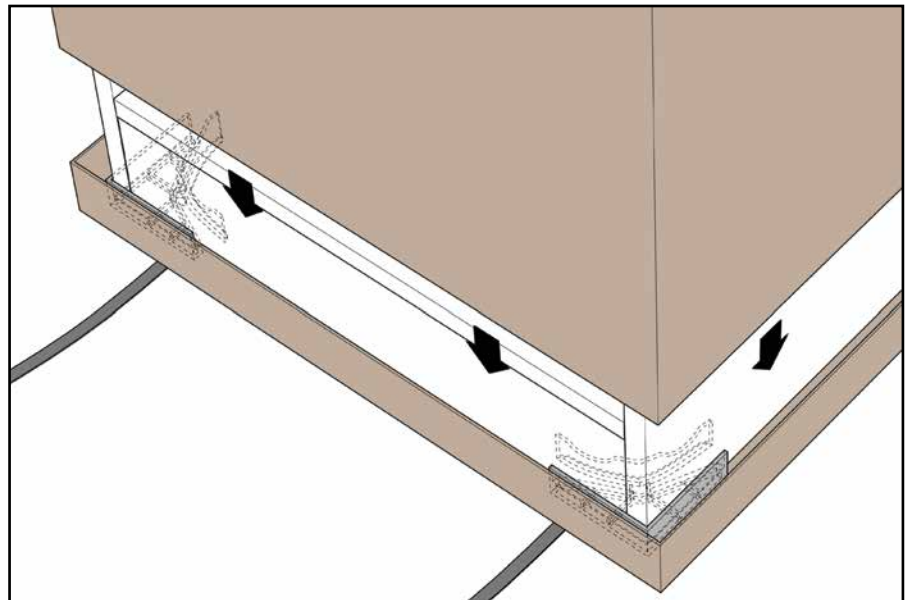

Natural

Packaging:

15 lbs

1,800

57,600

Shelf Hold Down Clip

T-182

Z Clip
Shelf Hold Down