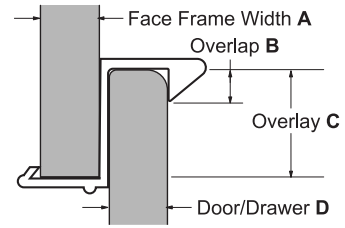

T-174

T-430-02

TEXTILE

Shipping Clips
Corner Protectors
simple solutions

Shipping Clips

Prevents Door & Drawer Fronts From Opening During Shipping

DOOR & DRAWER SHIPPING CLIP				A	B	C	D	
PART #	DESCRIPTION	BOX QTY	BOX WEIGHT	FACE FRAME WIDTH	OVERLAP	OVERLAY	DOOR/DRAWER	
T-170	Door & Drawer Shipping Clip	2500	18	decimal	0.750	0.400	1.360	0.750
				fraction	3/4"	13/32"	1 23/64"	3/4"
T-171	Door & Drawer Shipping Clip, Vanilla	2500	18	decimal	0.750	0.265	1.360	0.750
				fraction	3/4"	17/64"	1 23/64"	3/4"
T-172	Door & Drawer Shipping Clip	2500	18	decimal	0.750	0.265	1.360	0.660
				fraction	3/4"	17/64"	1 23/64"	21/32"
T-173	Door & Drawer Shipping Clip, Brown	3500	16	decimal	0.750	0.218	0.328	0.656
				fraction	3/4"	7/32"	21/64"	21/32"
T-174	Door & Drawer Shipping Clip, Natural Oak	3000	12	decimal	0.750	0.265	0.656	0.656
				fraction	3/4"	17/64"	21/32"	21/32"
T-175	Door & Drawer Shipping Clip	3000	16	decimal	0.750	0.281	0.500	0.656
				fraction	3/4"	9/32"	1/2"	21/32"
T-177	Door & Drawer Shipping Clip	2500	17	decimal	0.750	0.281	1.250	
				fraction	3/4"	9/32"	1 1/4"	3/4"
T-178	Door & Drawer Shipping Clip	2500	18	decimal	0.750	0.265	1.540	0.656
				fraction	3/4"	17/64"	1 35/64"	21/32"
T-179	Door & Drawer Shipping Clip	2500	16	decimal	0.750	0.265	0.906	0.656
				fraction	3/4"	17/64"	29/32"	21/32"
T-180	Wrap Around Shipping Clip	2000	27	decimal	0.750	0.265	0.218	VARIABLE
				fraction	3/4"	17/64"	1/32"	VARIABLE
T-181	Door & Drawer Shipping Clip, Greeb	3500	22	decimal	0.750	0.250	0.328	0.750
				fraction	3/4"	1/4"	21/64"	3/4"