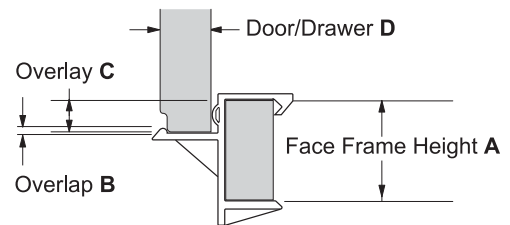

OVERLAY DOOR/DRAWER SUPPORT & SHIPPING CLIP				A	B	C	D	
PART #	DESCRIPTION	BOX QTY	BOX WEIGHT	FACE FRAME WIDTH	OVERLAP	OVERLAY	DOOR/DRAWER	
T-892	1/4" Overlay Door Support/Shipping Clip, White	2000	28	decimal	1.625	0.060	1.327	0.750
				fraction	1 5/8"	1/16"	1 15/16"	3/4"
T-893	5/16" Overlay Door Support/Shipping Clip, Yellow	2000	28	decimal	1.625	0.060	0.375	0.750
				fraction	1 5/8"	1/16"	3/8"	3/4"
T-894	1/2" Overlay Door Support/Shipping Clip, Natural	2000	28	decimal	1.625	0.060	0.576	0.750
				fraction	1 5/8"	1/16"	9/16"	3/4"
T-896	1/2" Overlay Door Support/Shipping Clip, Beige	2500	33	decimal	1.500	0.060	0.500	0.750
				fraction	1 1/2"	1/16"	1/2"	3/4"
T-897	1 1/4" Overlay Door Support/Shipping Clip, Black	2500	33	decimal	1.500	0.060	1.250	0.750
				fraction	1 1/2"	1/16"	1 1/4"	3/4"
T-898	1 1/4" Overlay Door Support/Shipping Clip, Black	2500	33	decimal	1.500	0.175	1.250	0.750
				fraction	1 1/2"	11/64"	1 1/4"	3/4"