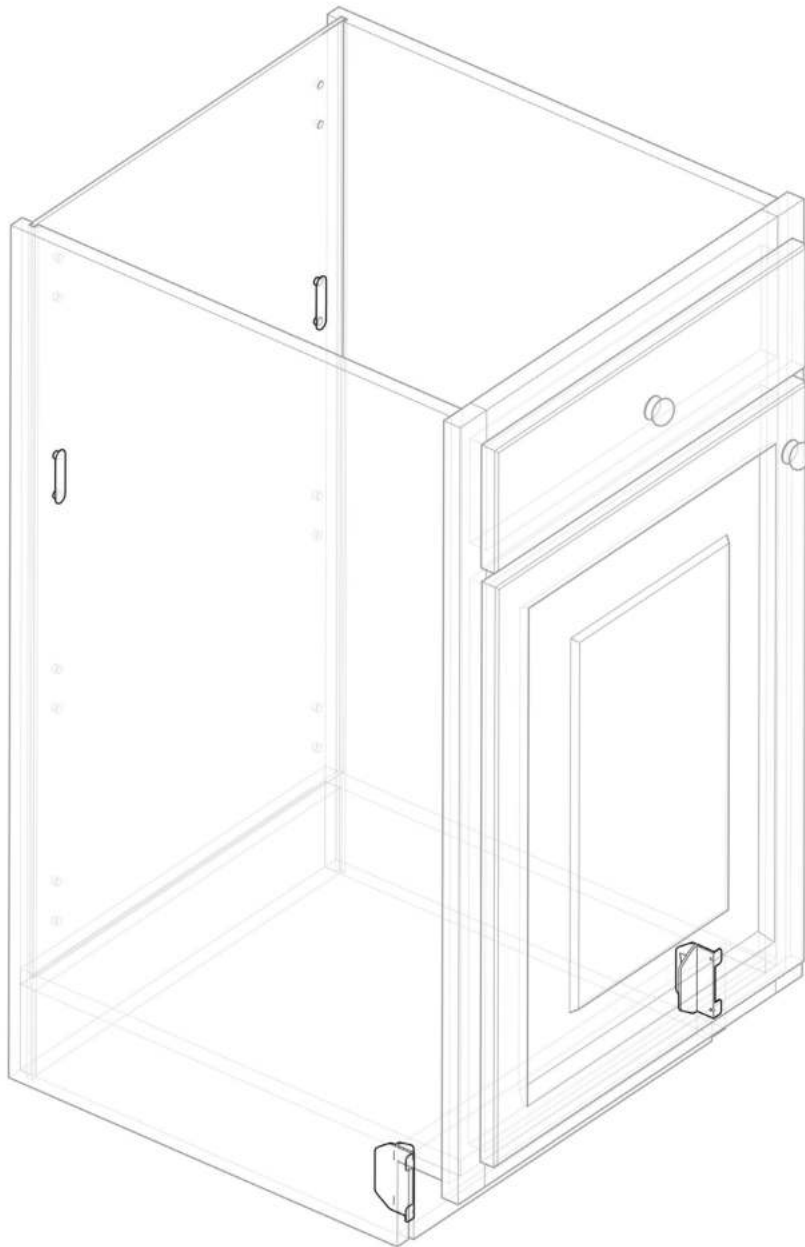

The TENN-TEX Plastics Advantage

**Cover Caps,
Spacers & Toe Kicks**
simple solutions