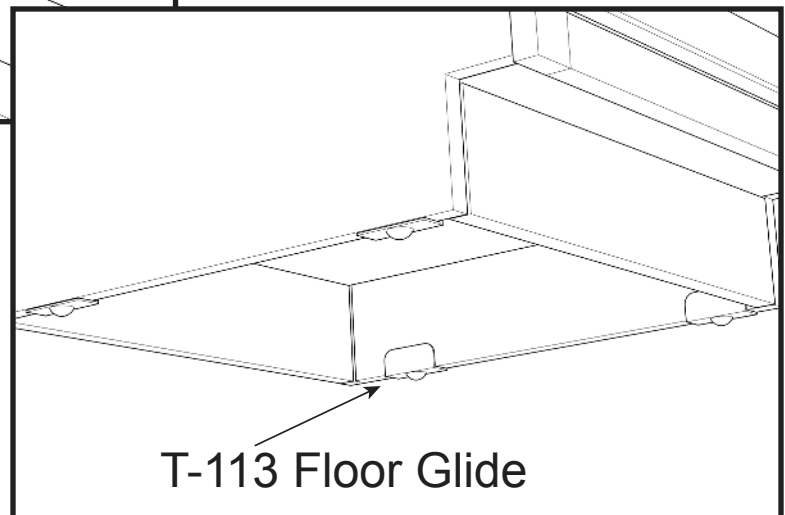

21 lbs 1,500 48,000

C-139

Spacer
.375"

C-139

Natural

.625" Outside Diameter
.250" Inside Diameter

Packaging:

6 lbs 1,000 NA