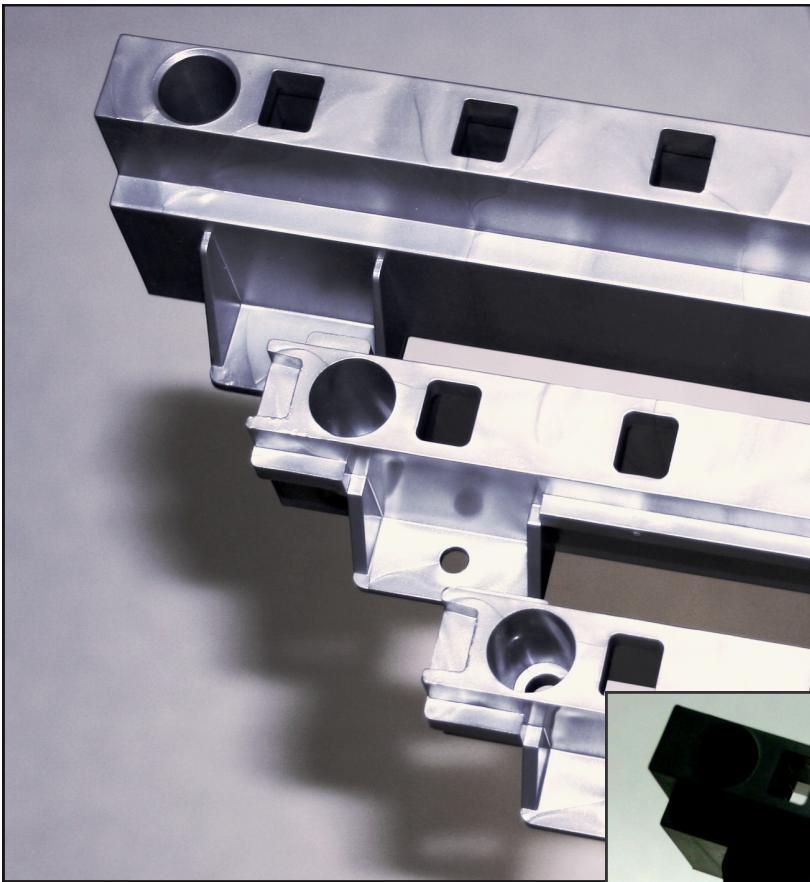

NEW PRODUCT !

QuikTRAY[™] ROLLOUT SYSTEM

NOW also in GRAY METALLIC and BLACK!

Long awaited, it is finally here!

Available in 1", 1 1/4" and 2" thicknesses in the standard 20" length, it provides new design options to your customers. And best of all, there is no up-charge from the standard colors of White, Beige and Cream. Made from strong ABS polymer, Quik-TRAY offers a fast, convenient and easy way to install adjustable roll-out shelves.

Polybags:

1" gray metallic	B-520-04
1" black	B-520-03
1 1/4" gray metallic	B-522-04
1 1/4" black	B-522-03
2" gray metallic	B-525-04
2" black	B-525-03

Bulk:

1" gray metallic	T-500-04
1" black	T-500-03
1 1/4" gray metallic	T-502-04
1 1/4" black	T-502-03
2" gray metallic	T-503-04
2" black	T-503-03