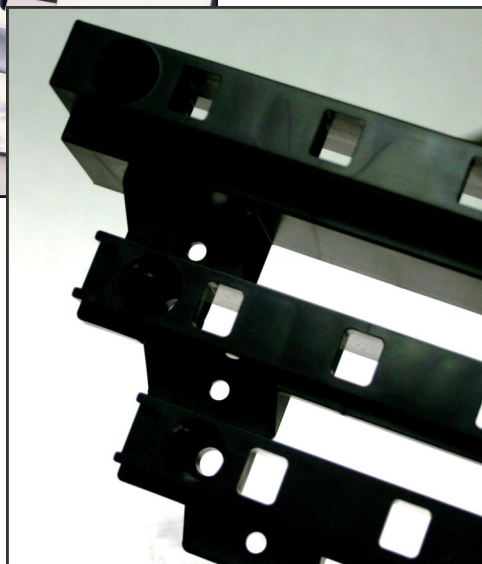

NEW PRODUCT !

QuikTRAY[™] ROLLOUT SYSTEM

NOW also in GRAY METALLIC and BLACK!

Long awaited, it is finally here!

Available in 1", 1 1/4" and 2" thicknesses in the standard 20" length, it provides new design options to your customers. And best of all, there is no up-charge from the standard colors of White, Beige and Cream. Made from strong ABS polymer, Quik-TRAY offers a fast, convenient and easy way to install adjustable roll-out shelves.

Polybags:

1" gray metallic	B-520-04
1" black	B-520-03
1 1/4" gray metallic	B-522-04
1 1/4" black	B-522-03
2" gray metallic	B-525-04
2" black	B-525-03

Bulk:

1" gray metallic	T-500-04
1" black	T-500-03
1 1/4" gray metallic	T-502-04
1 1/4" black	T-502-03
2" gray metallic	T-503-04
2" black	T-503-03