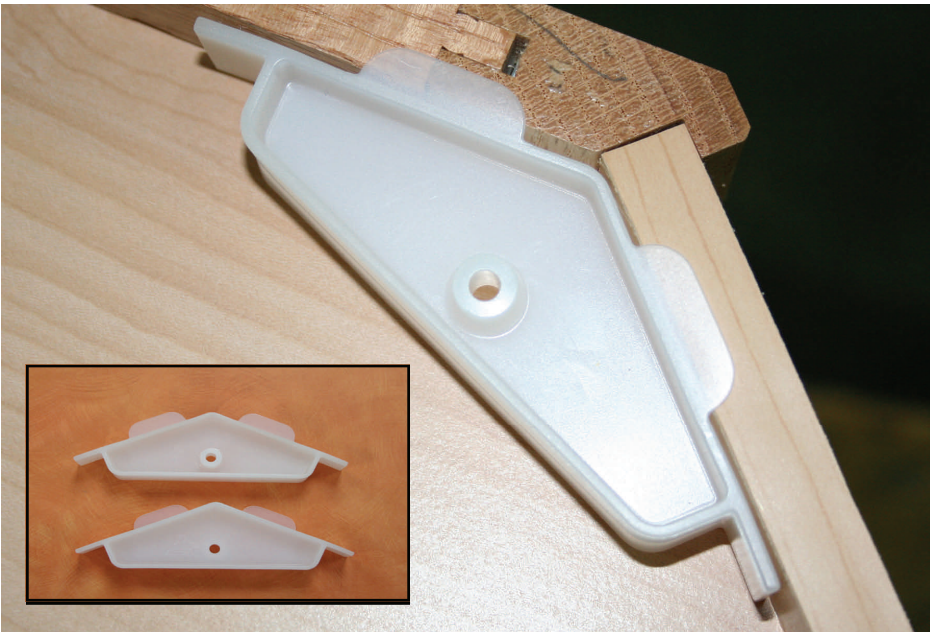

# 135° Corner Brace

**T-415 natural PE      1000 pieces per box**

The T-415 corner brace has been specially designed for corner cabinet applications.

Call us for samples of this brace or any of the many 90° versions.