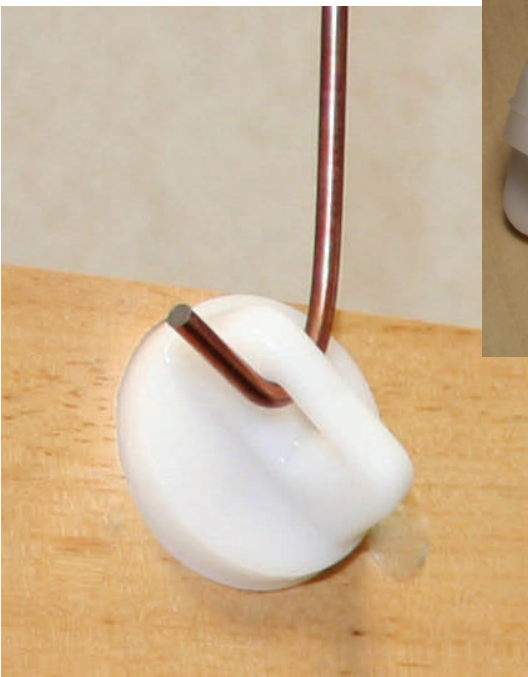

## T-111 35mm Paint Plug

Simply insert into 35mm hinge holes with a half twist .

Protects bar codes or RFID chips during the finishing process.

Made from heat resistant Acetal polymer.

Use plugs multiple times.