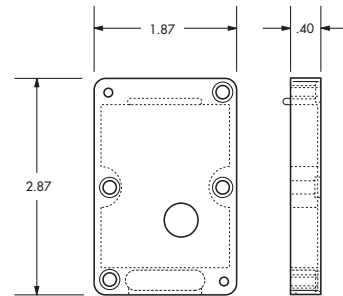

Junction Box with Hole