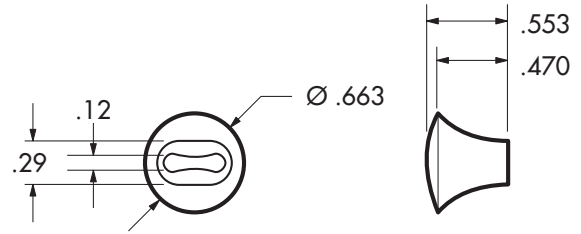

Brown

Chair Bumper

20,000

640,000

C-219

C-219

Natural

Wireframe Foot