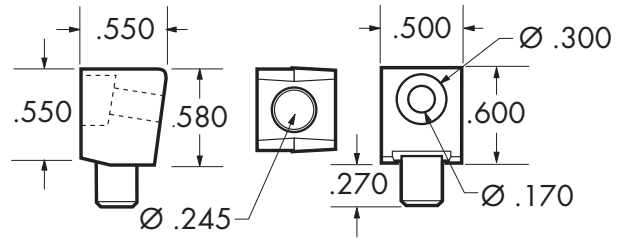

RTA Connector