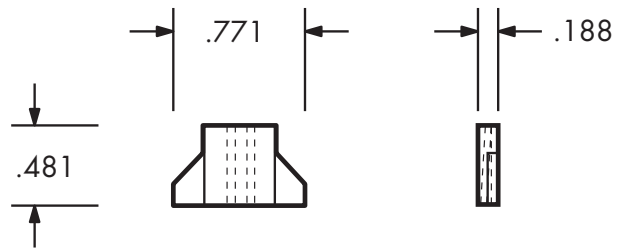

Cabinet Member Modified Spacer