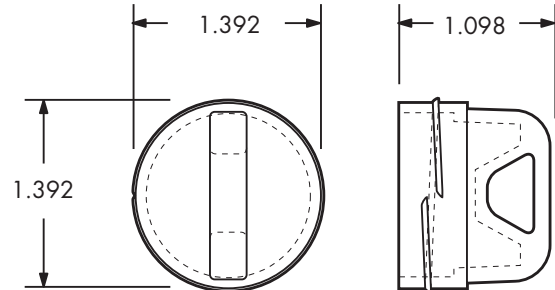

35mm Paint Line Plug