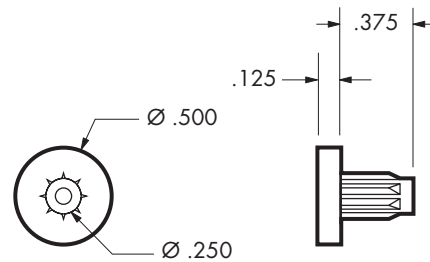

Non-Skid Bumper for Glass