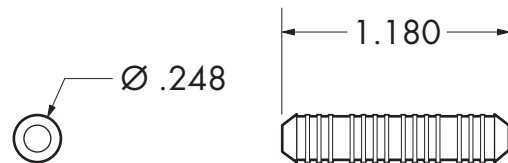

T-120

- T-120
- T-120-01
- T-120-02

- Beige
- White
- Clear

RTA Connector

5,000

160,000

T-125

- T-125
- T-125-01
- T-125-02

- Beige
- White
- Natural-ABS

RTA Connector

4,000

300,000

T-126

- T-126

- Natural

Cabinet Member Modified Spacer

10,000

750,000

T-130

- T-130

- Black

Dowel

9,500

712,500