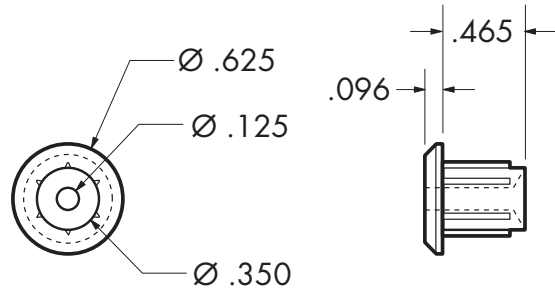

Bike Spoke

18 001 500

9,000

T-100-03

T-100-03 Natural

T-Nut 3/8" Long 5/8" Diameter

34 002 14,000

448,000