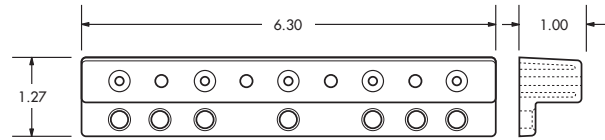

White Pilaster Bracket