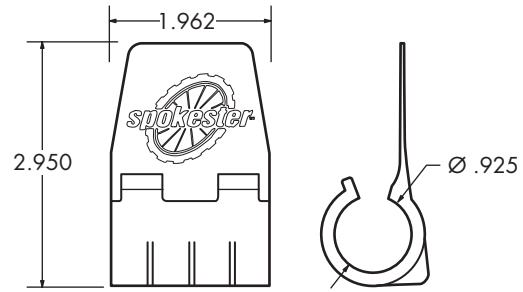

Bike Spoke

18 001 500

9,000

T-100-03

T-100-03 Natural

T-Nut 3/8" Long 5/8" Diameter

34 002 14,000

448,000