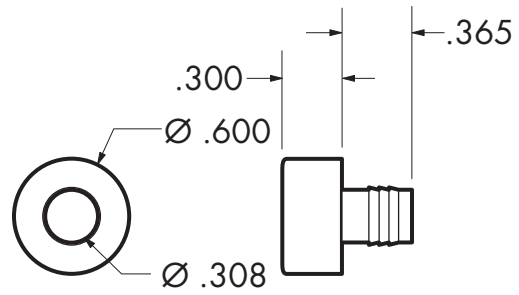

Dowel

9,500

712,500

T-150

T-150

Clear

Stacking Chair Bumper

002 10,000