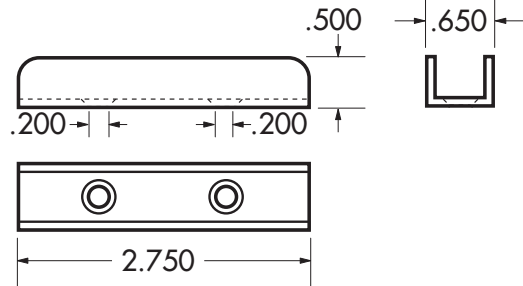

6,400

C-149

C-149
C-149-01

Clear
Clear

C149 Clear
C149-01 Clear w/Tape

Drawer Divider

500

37,500