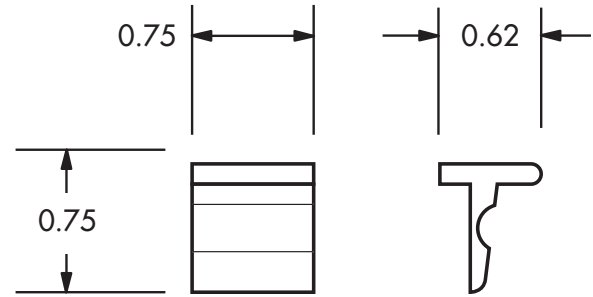

C-033

C-033

Black

Table Arm Bracket

002 500

16,000

C-036

C-036

White

C-036-01

Beige

TTV Catch

002 5,000

160,000

C-065

C-065

Brown

Patent

Junction Box with Hole

002 500

16,000

C-066

C-066

Brown

Patent

Junction Box without Hole

002 500

16,000