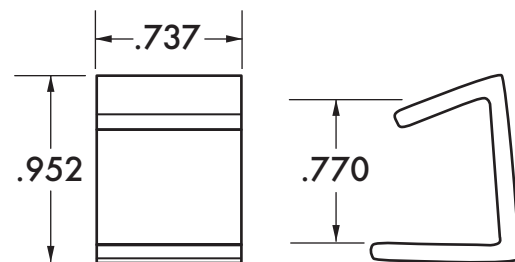

Foam Sheet Clip