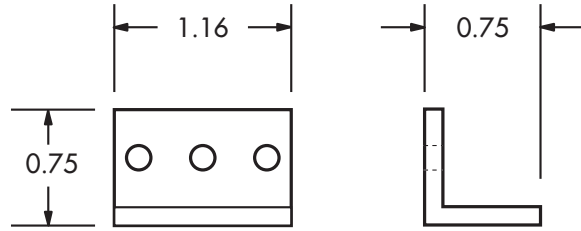

Patent

Junction Box without Hole

002 500

16,000

C-086

C-086
C-086-01

White
Beige

90 Degree Right Angle Bracket