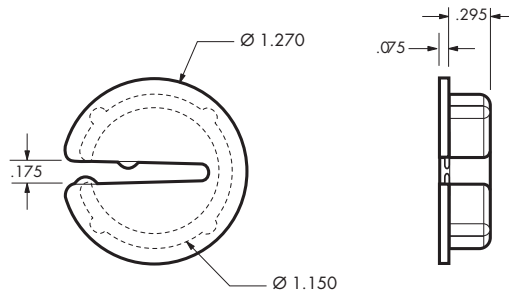

Wire Gripper Plug