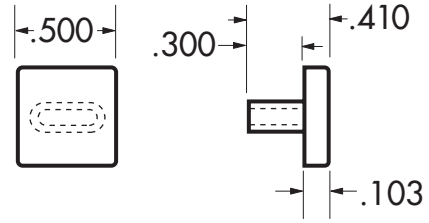

Chair Bumper