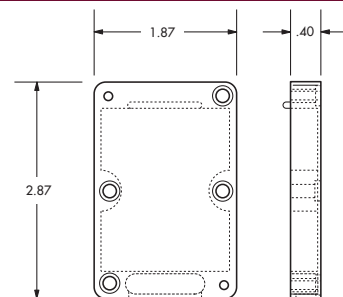

Brown

Patent

Junction Box with Hole

002 500

16,000

C-066

C-066

Brown

Patent

Junction Box without Hole

002 500

16,000

C-086

C-086
C-086-01

White
Beige

90 Degree Right Angle Bracket