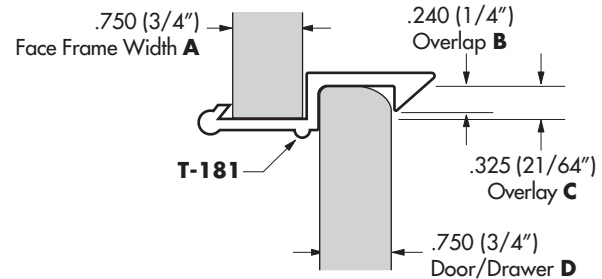

Natural

Wrap Around Shipping Clip

2,000

36,000

T-181

T-181

Yellow

Door & Drawer Shipping Clip