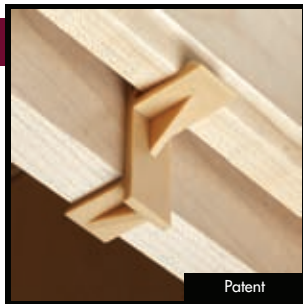

Natural

Patent

1/2" Overlay Door Support/Shipping Clip

2,000

36,000

T-896

T-896

Beige