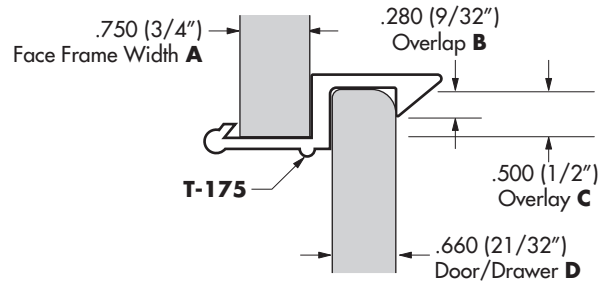

Door & Drawer Shipping Clip