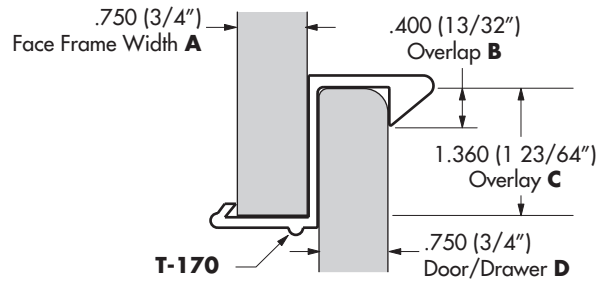

Door & Drawer Shipping Clip