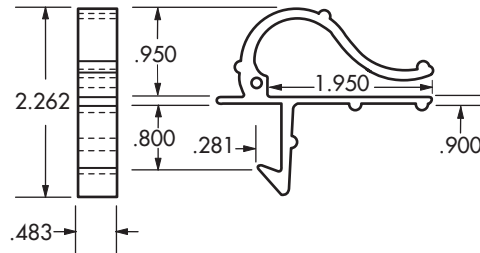

Wrap Around Shipping Clip