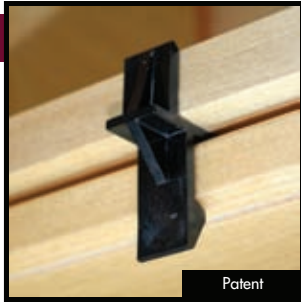

1 1/4" Overlay Door Support/Shipping Clip

2,500

45,000

T-898

T-898

Black

Patent

1 1/4" Overlay Door Support/Shipping Clip