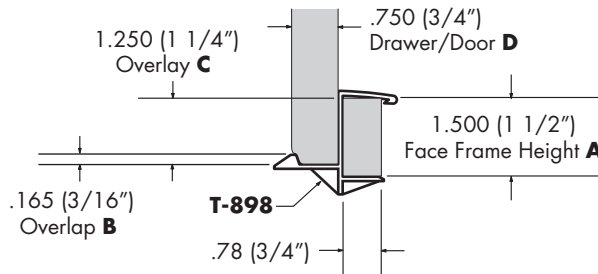

2,500

45,000

ITEM #	FACE FRAME HEIGHT		OVERLAP		OVERLAY		DOOR/DRAWER	
	A	A	B	B	C	C	D	D
	DECIMAL	FRACTION	DECIMAL	FRACTION	DECIMAL	FRACTION	DECIMAL	FRACTION
T-892	1.625	1 5/8"	0.060	1/16"	1.327	1 5/16"	0.750	3/4"
T-893	1.625	1 5/8"	0.060	1/16"	.375	3/8"	0.750	3/4"
T-894	1.625	1 5/8"	0.060	1/16"	.576	9/16"	0.750	3/4"
T-896	1.500	1 1/2"	0.060	1/16"	.500	1/2"	0.750	3/4"
T-897	1.500	1 1/2"	0.060	1/16"	1.250	1 1/4"	0.750	3/4"
T-898	1.500	1 1/2"	0.165	3/16"	1.250	1 1/4"	0.750	3/4"