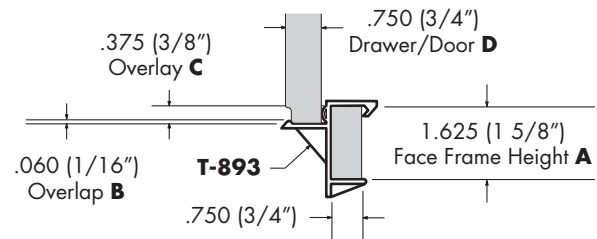

5/16" Overlay Door Support/Shipping Clip