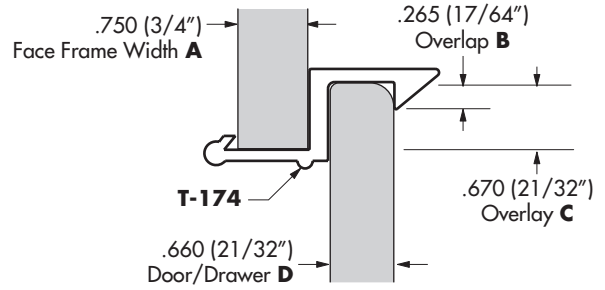

Door & Drawer Shipping Clip