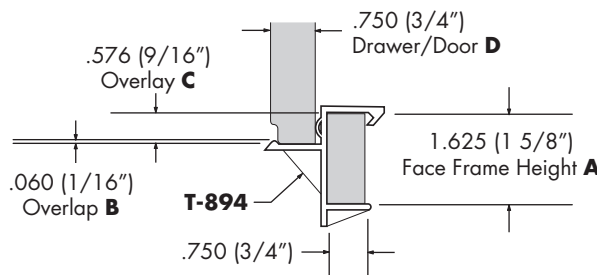

1/2" Overlay Door Support/Shipping Clip