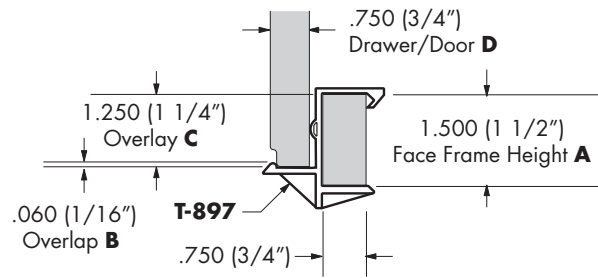

1 1/4" Overlay Door Support/Shipping Clip

2,500

45,000