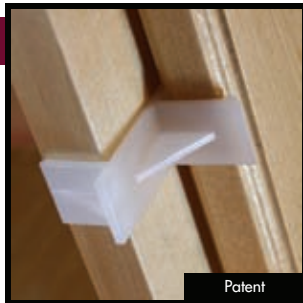

T-894

T-894

Natural