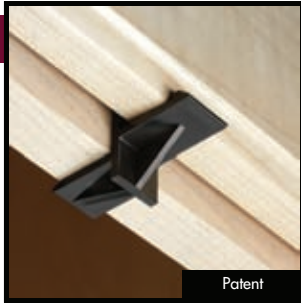

Patent

1/2" Overlay Door Support/Shipping Clip

2,500

45,000

T-897

T-897

Black

Patent