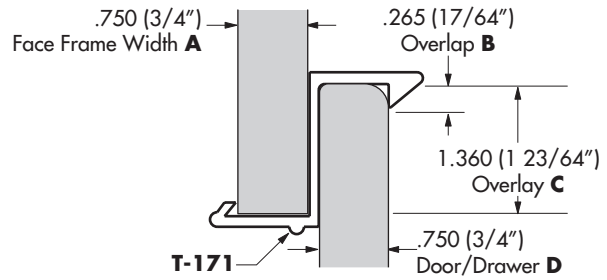

Door & Drawer Shipping Clip