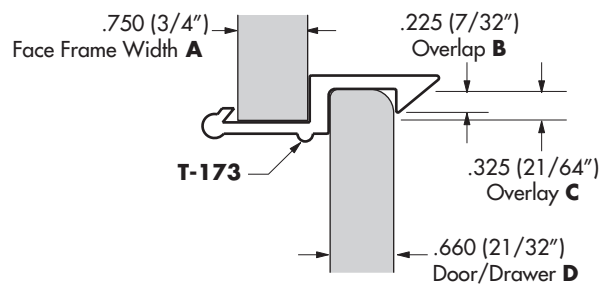

Door & Drawer Shipping Clip