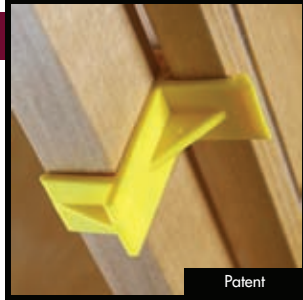

T-893

T-893

Yellow