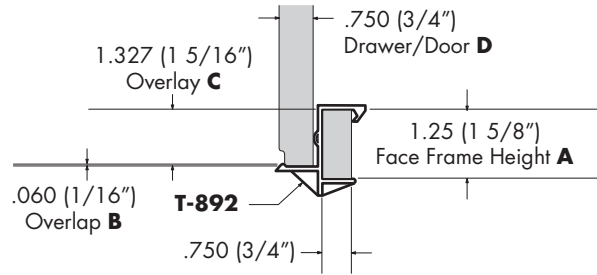

T-892

T-892

White

Patent

1/4" Overlay Door Support/Shipping Clip

2,000

36,000

T-893