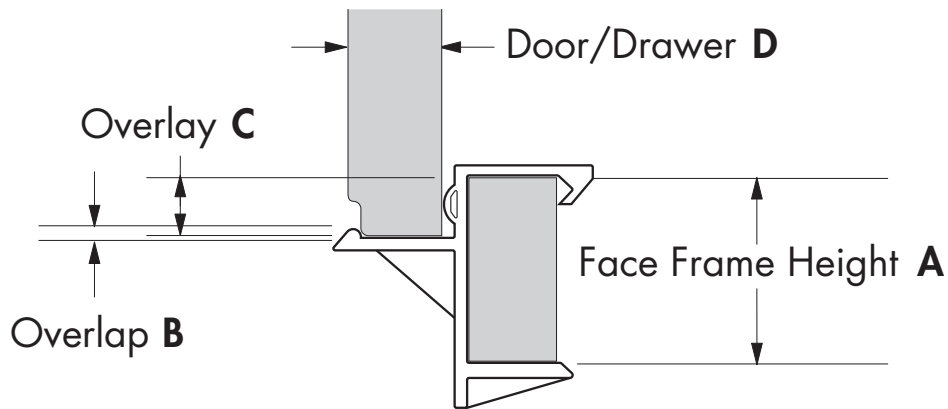

ITEM #	FACE FRAME HEIGHT		OVERLAP		OVERLAY		DOOR/DRAWER	
	A	A	B	B	C	C	D	D
	DECIMAL	FRACTION	DECIMAL	FRACTION	DECIMAL	FRACTION	DECIMAL	FRACTION
T-892	1.625	1 5/8"	0.060	1/16"	1.327	1 5/16"	0.750	3/4"
T-893	1.625	1 5/8"	0.060	1/16"	.375	3/8"	0.750	3/4"
T-894	1.625	1 5/8"	0.060	1/16"	.576	9/16"	0.750	3/4"
T-896	1.500	1 1/2"	0.060	1/16"	.500	1/2"	0.750	3/4"
T-897	1.500	1 1/2"	0.060	1/16"	1.250	1 1/4"	0.750	3/4"
T-898	1.500	1 1/2"	0.165	3/16"	1.250	1 1/4"	0.750	3/4"