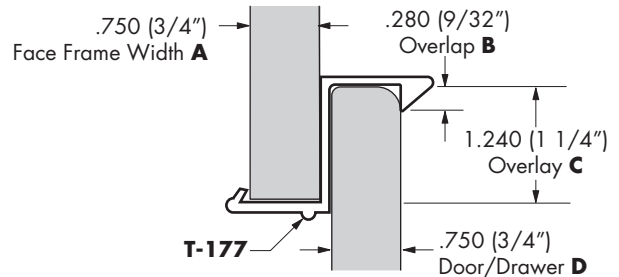

Natural

Door & Drawer Shipping Clip

3,000

96,000

T-177

T-177

Natural

Door & Drawer Shipping Clip