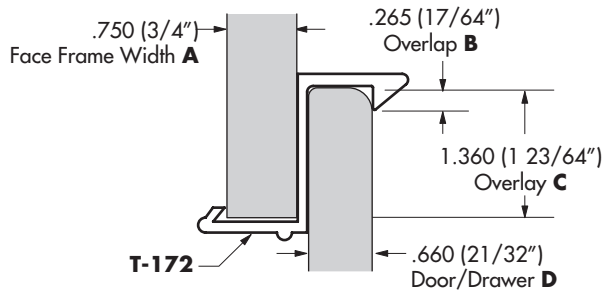

Door & Drawer Shipping Clip