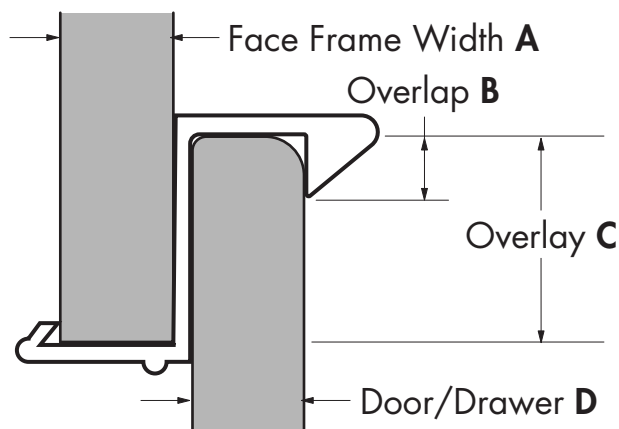

Shipping Clips

Shipping Clips for Face Frame cabinets efficiently hold doors and drawers in a closed position and support the door during the shipping process. We offer designs for various door profiles and overlays. Please contact **TENN-TEX** Plastics for ***The Simple Solution*** for your Shipping Clip Applications.

Shipping Clip Fractional and Decimal Dimensions

ITEM #	FACE FRAME WIDTH		OVERLAP		OVERLAY		DOOR/DRAWER	
	A	A	B	B	C	C	D	D
	DECIMAL	FRACTION	DECIMAL	FRACTION	DECIMAL	FRACTION	DECIMAL	FRACTION
T-170	0.750	3/4"	0.4000	13/32"	1.360	1 23/64"	0.750	3/4"
T-171	0.750	3/4"	0.2650	17/64"	1.360	1 23/64"	0.750	3/4"
T-172	0.750	3/4"	0.2650	17/64"	1.360	1 23/64"	0.660	21/32"
T-173	0.750	3/4"	0.2250	7/32"	0.325	21/64"	0.660	21/32"
T-174	0.750	3/4"	0.2650	17/64"	0.670	21/32"	0.660	21/32"
T-175	0.750	3/4"	0.2800	9/32"	0.500	1/2"	0.660	21/32"
T-177	0.750	3/4"	0.2800	9/32"	1.240	1 1/4"	0.750	3/4"
T-178	0.750	3/4"	0.2650	17/64"	1.540	1 35/64"	0.660	21/32"
T-179	0.750	3/4"	0.2650	17/64"	0.903	29/32"	0.660	21/32"
T-180	0.750	3/4"	0.2650	17/64"	0.220	7/32"	Variable	Variable
T-181	0.750	3/4"	0.2400	1/4"	0.325	21/64"	0.750	3/4"