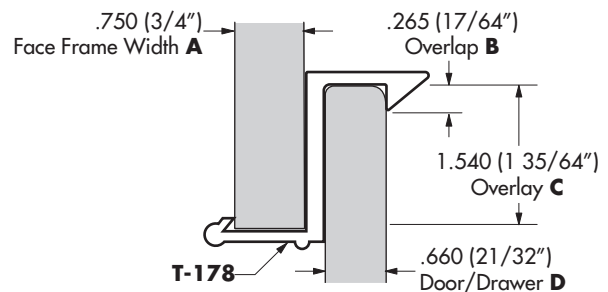

2,500

80,000

T-178

T-178

Natural

Door & Drawer Shipping Clip

2,500

80,000