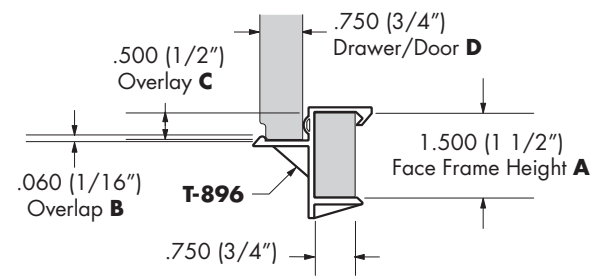

1/2" Overlay Door Support/Shipping Clip