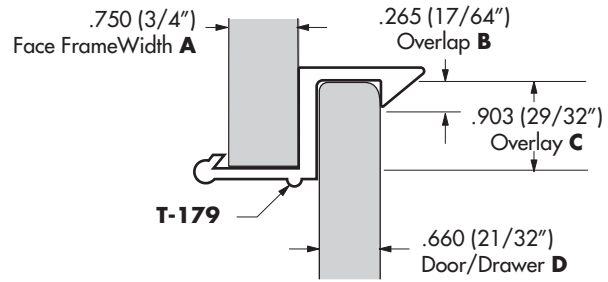

Door & Drawer Shipping Clip