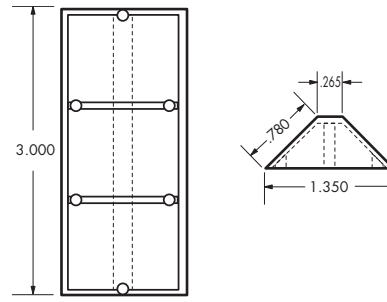

T-475

Glue and Staple Block

- T-475-01 Vanilla-E
- T-475-02 Beige-E
- T-475-03 Natural-S
- T-475-04 White-S
- T-475-05 Natural-PE