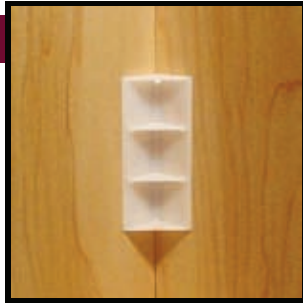

## ***Glue & Staple Blocks***

Glue and Staple Blocks are stapled inside the cabinet to hold the cabinet backs and cabinet sides in place during the cabinet assembly process. **TENN-TEX** Plastics produces a variety of different styles in many sizes and colors. The Glue and Staple Blocks are also commonly used for fastening toe kicks panels. Please contact us for ***The Simple Solution*** for your Glue and Staple Block applications.

**T-475**

**Glue and Staple Block**

- T-475-01 Vanilla-E
- T-475-02 Beige-E
- T-475-03 Natural-S
- T-475-04 White-S
- T-475-05 Natural-PE

26 001 1,800

32,400

**T-480**

**Glue and Staple Block**

- T-480-00 Beige-S
- T-480-01 Natural-E
- T-480-02 White-S
- T-480-03 Natural-S
- T-480-04 White-ABS

35 001 5,000

90,000

**T-481**

**Glue and Staple Block**

- T-481-00 Natural-S
- T-481-01 White-S
- T-481-02 Beige-S

28 001 3,000

54,000

**T-485**