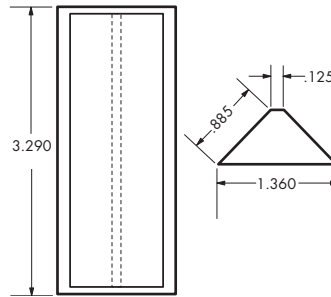

Glue and Staple Block