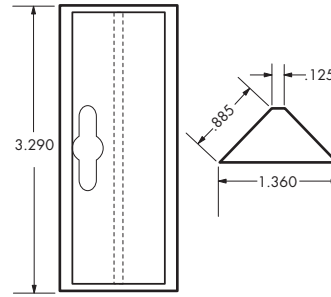

Glue and Staple Block w/ Keyhole