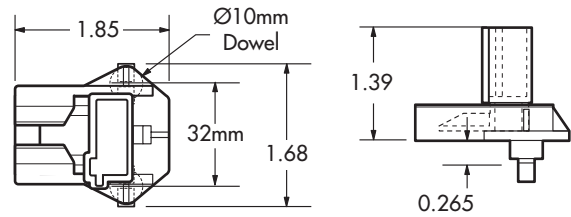

GRA

V-Notch Bracket, 8mm Dowels

002 800

C-285

C-285

Natural

C-072 & C-214 Assembly

V-Notch, Cut Off Assembly