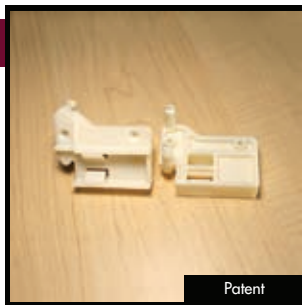

00446

GRA

V-Notch Bracket, Right, 10mm Dowels

002 800

25,600

C-233

C-233

Natural