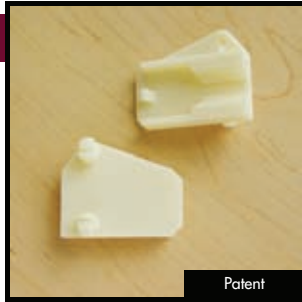

00445

GRA

V-Notch Bracket, Left, 10mm Dowels

002 800

25,600

C-224-01

C-224-01

Natural