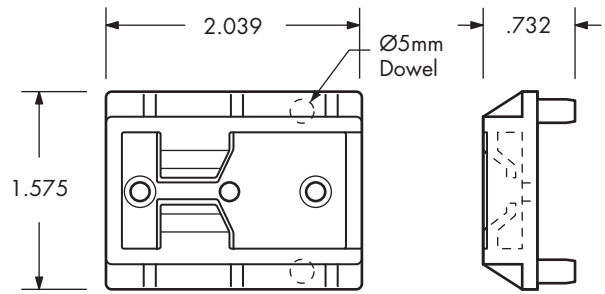

25,600

C-157

C-157

Natural

Patent

03277

V-Notch Bracket, 5mm Dowels, Non-handed

GRA