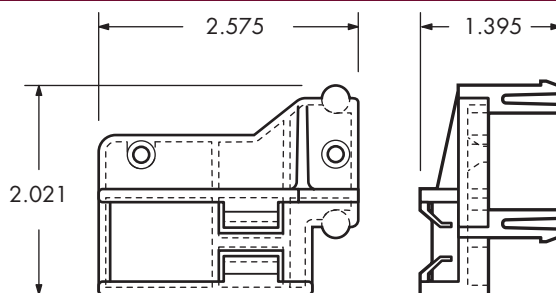

V-Notch Bracket Right, 8mm Dowels