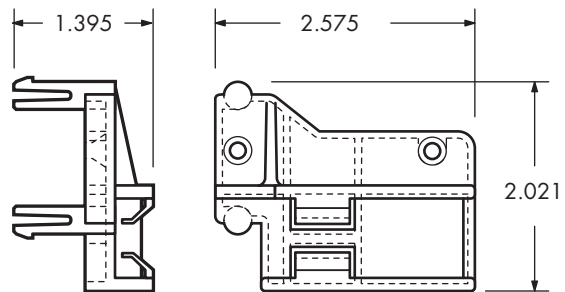

V-Notch Bracket Left, 8mm Dowels