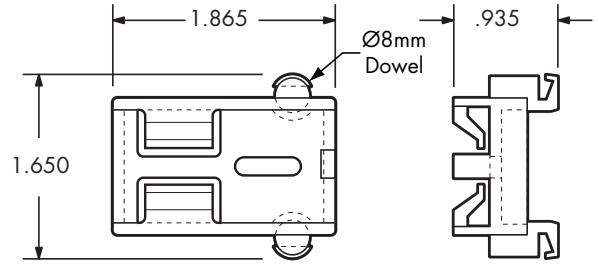

V-Notch Bracket, 8mm Dowels