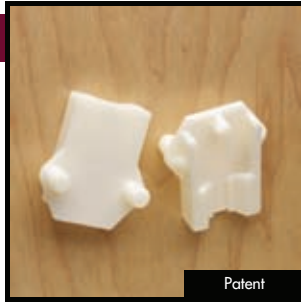

C-173

C-173

Natural

Patent

00900-01