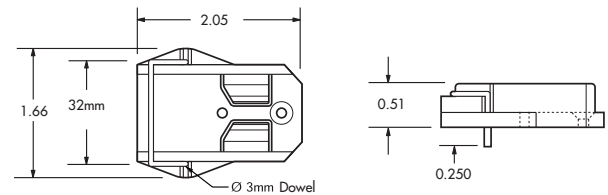

28,800

C-085-01

C-085-01

Natural

13961-09 13961-25

V-Notch Bracket with wire, 3mm Dowels, Non-handed

GRA

6604/6605