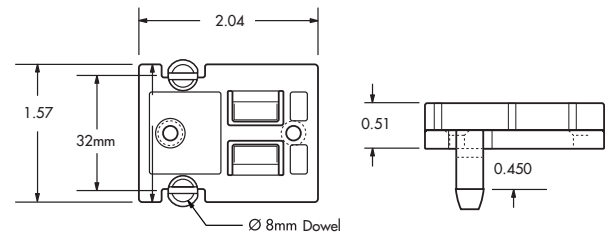

V-Notch Bracket, 8mm Dowel, Non-handed

GRA

6604