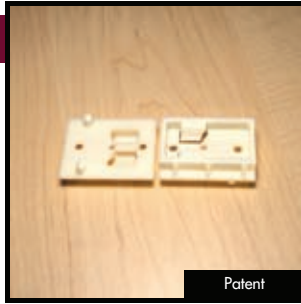

C-150

Clear

Patent

03281-25

V-Notch Bracket, Screw-on, Non-handed

GRA

6604

800

25,600

C-157

C-157

Natural

Patent

03277

V-Notch Bracket, 5mm Dowels, Non-handed

GRA