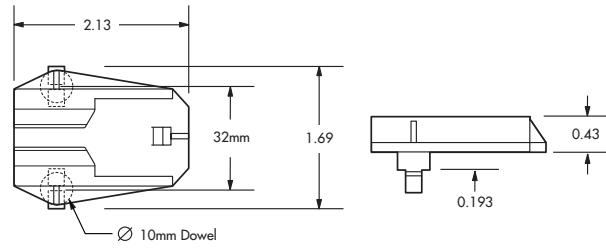

V-Notch Bracket, 10mm Dowel, Non-handed

GRA

6604/6605