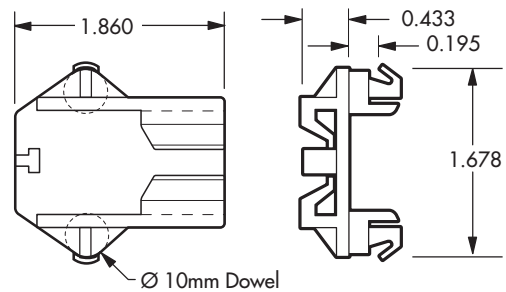

V-Notch Bracket, 10mm Dowels

GRA

6604/6605

002

900

28,800