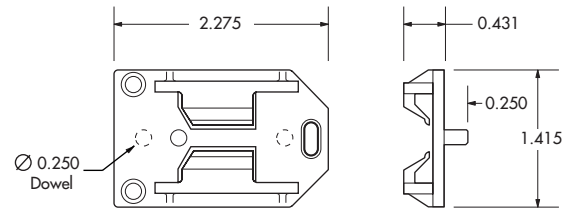

1,000

32,000

C-088

C-088

Natural

13950

V-Notch Bracket, 1/4" Dowel, Non-handed

GRA