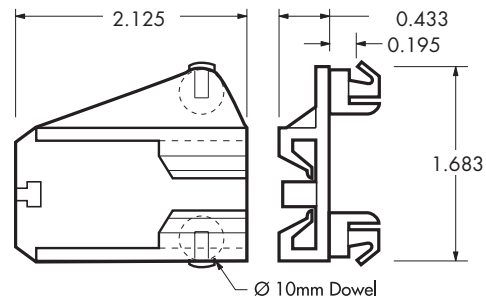

V-Notch Bracket, Right, 10mm Dowels