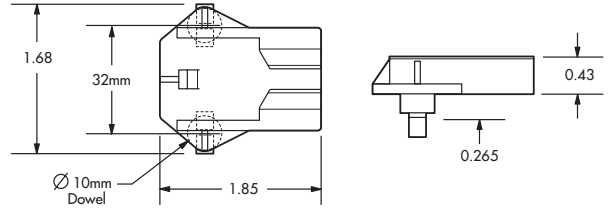

C-072

C-072

Natural

03274-12 03274-26

V-Notch Bracket, 10mm Dowel, Non-handed

GRA

6604/6605

900