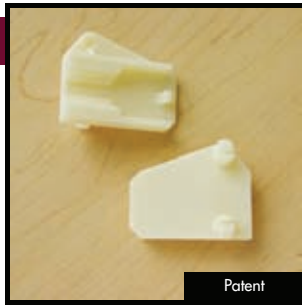

C-224

C-224

Natural