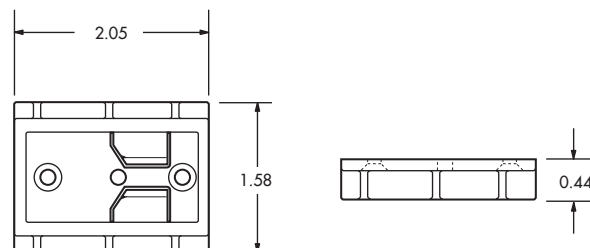

C-150

Clear

Patent

03281-25

V-Notch Bracket, Screw-on, Non-handed

GRA

6604

800