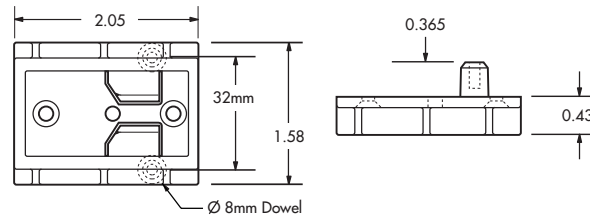

Natural

Patent

00640

V-Notch Bracket, 8mm Smooth Dowel, Non-handed

GRA

1,800

32,400

C-148