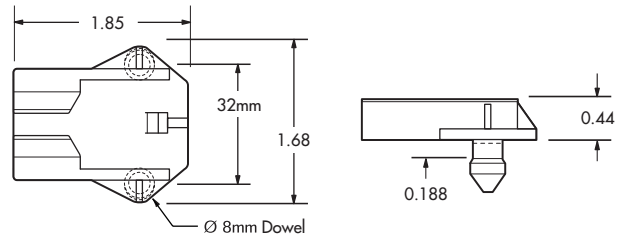

C-188

Natural

Patent

00306

V-Notch Bracket, 8mm Dowel, Non-handed

GRA

6604

002