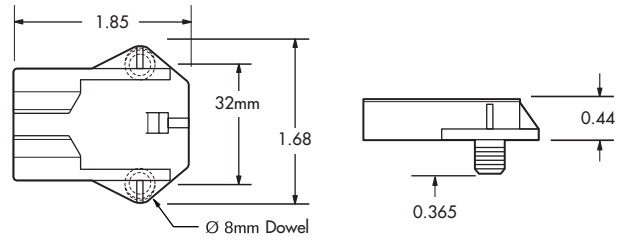

V-Notch Bracket, 8mm Dowel, Non-handed

GRA

6604

002

900

28,800