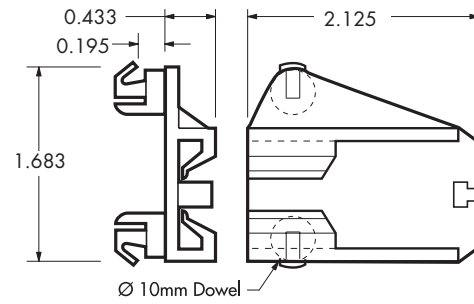

V-Notch Bracket, Left, 10mm Dowels