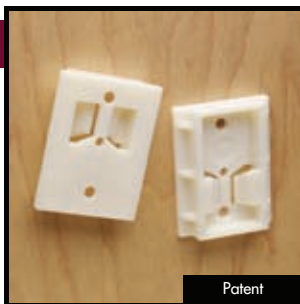

C-150

C-150

Clear