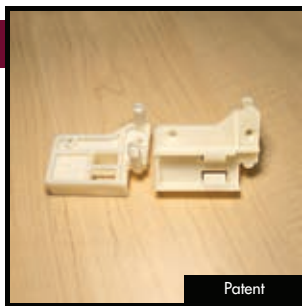

00607

GRA

V-Notch Bracket Left, 8mm Dowels

002 400

12,800

C-233-01

C-233-01

Natural