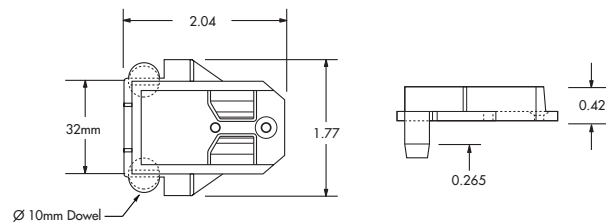

C-148

Natural

Patent

GRA

V-Notch Bracket, 10mm Dowel, Non-handed

500

16,000

C-150