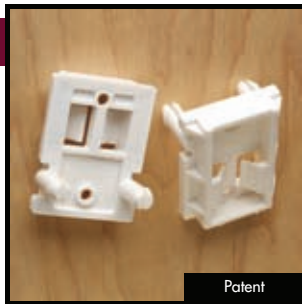

1,000

32,000

C-096

C-096

White

00307

V-Notch Bracket, 8mm Dowel, Non-handed

GRA