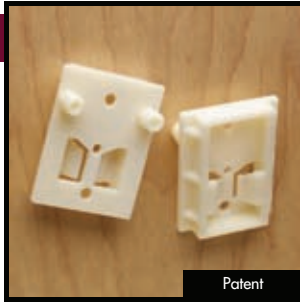

Natural

Patent

00640

V-Notch Bracket, 8mm Smooth Dowel, Non-handed

GRA

1,800

32,400

C-148